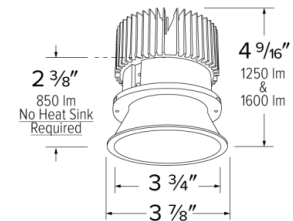

Specifications

Wattage	12.88W
Lumens	1250 lm
Color Temp.	2700K
Lamp Type	LED
Beam Angle	60°
CRI	93+
Damp Location	Listed

Options

Technical Details

Optics: Frosted polycarbonate module lens diffuses light evenly throughout while reducing glare with LED technology.

Trim Construction: Reflector is two piece trim for maximum color versatility. Design allows for minimal glare and a strong glare cut-off. Trim is constructed of metal for lasting durability.

Installation: Must be installed on a Cedar™ System housing with compatible lumen rating. Frames are available for New Construction and Remodel as IC or non-IC.

Listings:

- UL Listed for Wet Location.
- RoHS Compliant.

Dimension

Spackle Frame Included

Product Number Builder Example: E430C0827W2

ELCO 4" Trimless Reflector	Lumens	Color Temp.	Finish	Generation
E430C	08 850 lm 12 1250 lm 16 1600 lm	27 2700K 30 3000K 35 3500K	W All White BZ All Bronze B All Black	Gen 1 2 Gen 2