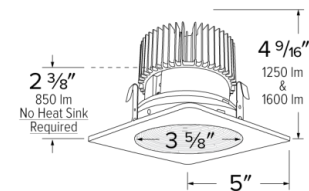

Dimensions

Product Number Builder Example: E424C0827W2

ELCO Square on Round Baffle	Lumens	Color Temp.	Finish	Generation
E424C	08 850 lm 12 1250 lm 16 1600 lm	27 2700K 30 3000K 35 3500K	W All White BZ All Bronze BB All Black	Gen 1 2 Gen 2