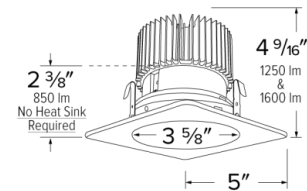

Dimensions

Product Number Builder Example: E420C0827W2

ELCO 4" Square on Round Reflector	Lumens	Color Temp.	Finish	Generation
E420C	08 850 lm 12 1250 lm 16 1600 lm	27 2700K 30 3000K 35 3500K 40 4000K	W All White BZ All Bronze H Haze w/White Ring C Chrome w/White Ring	Gen 1 2 Gen 2