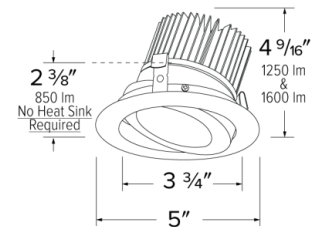

Dimensions

Product Number Builder Example: E418C0827W2

ELCO 4" Adjustable	Lumens	Color Temp.	Finish	Generation
E418C	08 850 lm 12 1250 lm	27 2700K 30 3000K 35 3500K	W All White BZ All Bronze BB All Black	Gen 1 2 Gen 2