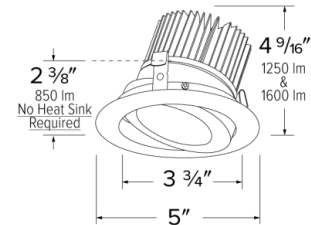

Dimensions

Product Number Builder Example: E418C0827W2

ELCO 4" Adjustable	Lumens	Color Temp.	Finish	Generation
E418C	08 850 lm 12 1250 lm	27 2700K 30 3000K 35 3500K	W All White BZ All Bronze BB All Black	Gen 1 2 Gen 2