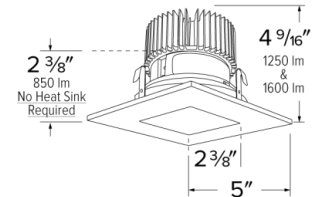

Dimensions

Product Number Builder Example: E417C0827W2

ELCO 4" Square on Square Baffle	Lumens	Color Temp	Finish	Generation
E417C	08 850 lm 12 1250 lm 16 1600 lm	27 2700 K 30 3000 K 35 3500 K 40 4000 K	W All White	Gen 1 2 Gen 2