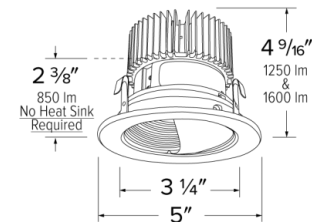

Specifications

Wattage	18W
Lumens	1600 lm
Color Temp.	3500K
Lamp Type	LED
Beam Angle	60°
CRI	93+
Damp Location	Listed

Options

All White

All Bronze

Haze w/ White Ring

Chrome w/ White Ring

Black w/ White Ring

Listings:

- UL Listed for Wet Location.
- RoHS Compliant.

Dimensions

Product Number Builder Example: E411C0827W2

ELCO 4" Wall Wash	Lumens	Color Temp.	Finish	Generation
E411C				
	08 850 lm	27 2700K	W All White	Gen 1
	12 1250 lm	30 3000K	BZ All Bronze	2 Gen 2
	16 1600 lm	35 3500K	H Haze w/White Ring	