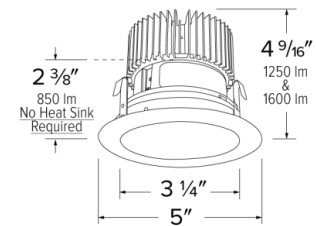

Listings:

- UL Listed for Wet Location.
- RoHS Compliant.

Dimensions

Product Number Builder Example: E410C0827W2

ELCO 4" Reflector	Lumens	Color Temp.	Finish	Generation
E410C	08 850 lm 12 1250 lm 16 1600 lm	27 2700K 30 3000K 35 3500K 40 4000K	W All White BZ All Bronze H Haze w/White Ring C Chrome w/White Ring	Gen 1 2 Gen 2