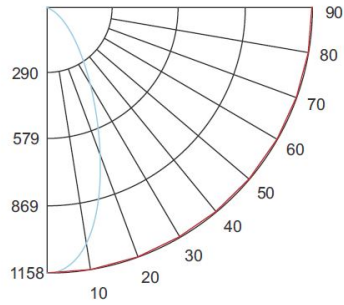

LED Light Engine

Multiplier: 2700K (x 0.96), 3500K (x 1.04), 4000K (x 1.08)

PHOTOMETRIC REPORT

Product #: E410C0830
 Wattage/Lumens: 10.5W/ 837 Lm
 Luminaire LPW: 80 Lm/W

CANDLE POWER SUMMARY

Degrees Vertical	0°
0	1158
5	1140
15	927
25	634
35	232
45	40
55	1
65	0
75	0
85	0
90	0