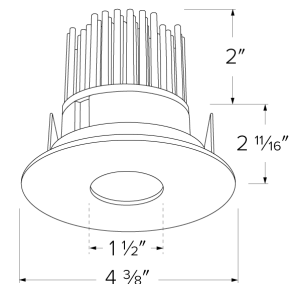

Optics: Frosted polycarbonate module lens diffuses light evenly throughout while reducing glare with LED technology.

Trim Construction: Reflector is two piece trim for maximum color versatility. Design allows for minimal glare and a strong glare cut-off. Trim is constructed of metal for lasting durability.

Listings:

- UL Listed for Wet Location.
- RoHS Compliant.

Dimensions

Product Number Builder Example: E329C0827W2

ELCO Cedar 3" LED Light Engine	Lumen	Color Temperature	Finish	Generation
E329C	08 850 lumen 10 1000 lumen	27 2700K 30 3000K 35 3500K 40 4000K	W All White B Black with White Ring C Chrome with White Ring BB All Black	1 Gen 1 2 Gen 2