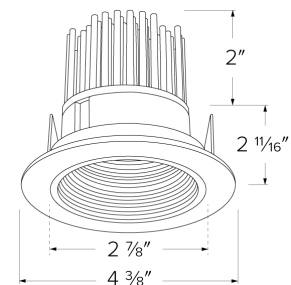

Listings:

- UL Listed for Wet Location.
- RoHS Compliant.