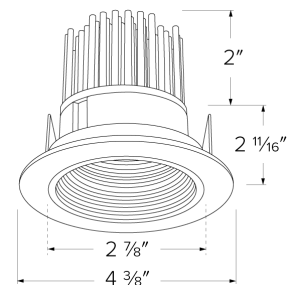

Listings:

- UL Listed for Wet Location.
- RoHS Compliant.