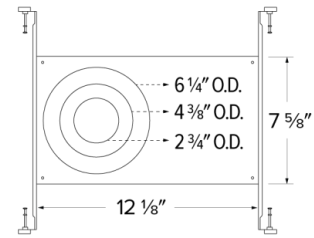

# New Construction Universal Frame with Hanger Bars

New Construction Universal Frame for 2", 4" and 6" Elm™ System Downlights.

## Features

- New Construction Universal Frame with Captive Hanger Bars for Elm™ System Downlights.
- For use with 2", 4" or 6" Round Downlights.