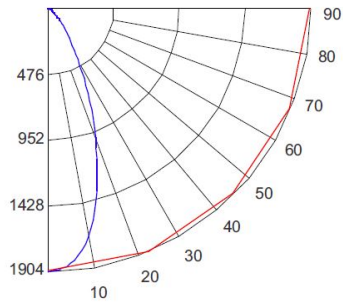

Product #: E219C1830
 Wattage/Lumens: 10.5W/ 1110 lm
 Luminaire LPW: 106 Lm/W

CANDLE POWER SUMMARY

Degrees Vertical	0°
0	1900
5	1849
15	1380
25	687
35	271
45	102
55	41
65	19
75	8
85	2
90	0

ILLUMINANCE AT A DISTANCE