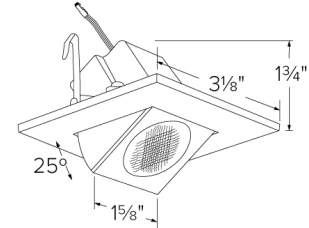

2" Square LED High-Lumen Adjustable Light Engine

Features

- Suitable for use in fixtures installed in insulated ceilings.
- Suitable for new construction and remodel housings.
- Suitable for installation into ELCO 2" recessed fixtures with 2-wire connector.
- Diecast construction provides lasting durability.
- Energy Star Certified.
- Title 24 JA8-2019 Compliant.

Specifications

Wattage	11W
Lumens	1190 lm
Color Temp.	4000K
Lamp Type	LED
Beam Angle	36°
CRI	93+
Damp Location	Listed

Dimensions

Technical Details

Optics: PC Lens for even lumen distribution.

Construction: Diecast construction for lasting quality and greater heat dissipation. High quality powder coat finish preventing rust and paint cracking.