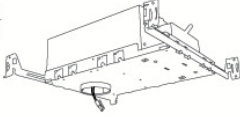

Compatible Products

For use 2" High Lumen LED Light Engines

2" Alder™ IC Airtight High Tech LED Housings

2" Double Wall IC Rated for max. R-60 spray foam insulation
New Construction