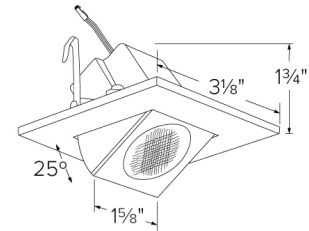

2" Square LED High-Lumen Adjustable Light Engine

Features

- Suitable for use in fixtures installed in insulated ceilings.
- Suitable for new construction and remodel housings.
- Suitable for installation into ELCO 2" recessed fixtures with 2-wire connector.
- Diecast construction provides lasting durability.
- Energy Star Certified.
- Title 24 JA8-2019 Compliant.

Specifications

Wattage	11W
Lumens	1090 lm
Color Temp.	3000K
Lamp Type	LED
Beam Angle	36°
CRI	93+
Damp Location	Listed

Dimensions

Technical Details

Optics: PC Lens for even lumen distribution.

Construction: Diecast construction for lasting quality and greater heat dissipation. High quality powder coat finish preventing rust and paint cracking.