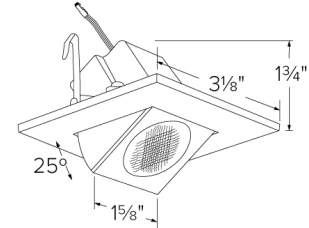

2" Square LED High-Lumen Adjustable Light Engine

Features

- Suitable for use in fixtures installed in insulated ceilings.
- Suitable for new construction and remodel housings.
- Suitable for installation into ELCO 2" recessed fixtures with 2-wire connector.
- Diecast construction provides lasting durability.
- Energy Star Certified.
- Title 24 JA8-2019 Compliant.

Specifications

Wattage	11W
Lumens	1030 lm
Color Temp.	2700K
Lamp Type	LED
Beam Angle	36°
CRI	93+
Damp Location	Listed

Dimensions

Technical Details

Optics: PC Lens for even lumen distribution.

Construction: Diecast construction for lasting quality and greater heat dissipation. High quality powder coat finish preventing rust and paint cracking.