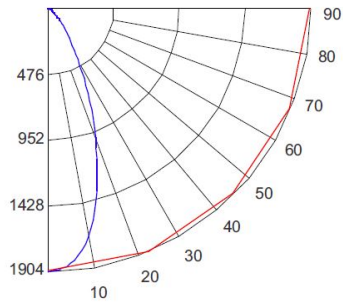

Mica Fire Tape

CAT NO.	SPECIFICATIONS
FIRETAPE	3/4" W x 16' L

*Driver included for all housings

2" Square LED High Lumen Adjustable Light Engine Multiplier: 2700K (x 0.96), 3500K (x 1.04), 4000K (x 1.08)

PHOTOMETRIC REPORT

Product #: E219C1830
 Wattage/Lumens: 10.5W/ 1110 lm
 Luminaire LPW: 106 Lm/W

CANDLE POWER SUMMARY

Degrees Vertical	0°
0	1900
5	1849
15	1380
25	687
35	271
45	102
55	41
65	19
75	8
85	2
90	0