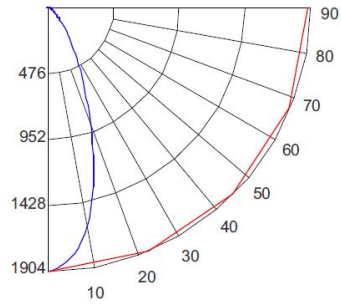

Product #: E218C1830
 Wattage/Lumens: 10.6W/ 1125 lm
 Luminaire LPW: 106 Lm/W

CANDLE POWER SUMMARY

Degrees Vertical	0°
0	1900
5	1818
15	1271
25	608
35	240
45	92
55	36
65	16
75	6
85	1
90	0

ILLUMINANCE AT A DISTANCE