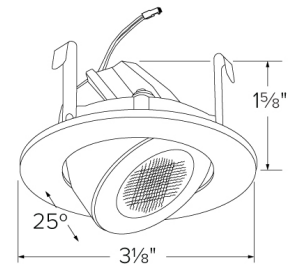

2" Round LED High-Lumen Adjustable Light Engine

Features

- Suitable for use in fixtures installed in insulated ceilings.
- Suitable for new construction and remodel housings.
- Suitable for installation into ELCO 2" recessed fixtures with 2-wire connector.
- Diecast construction provides lasting durability.
- Energy Star Certified
- Title 24 JA8-2019 Compliant

Specifications

Wattage	11W
Lumens	800 lm
Color Temp.	SunsetK
Lamp Type	LED
Beam Angle	36°
CRI	93+
Damp Location	Listed

Dimensions

Technical Details

Optics: PC Lens for even lumen distribution.

Construction: Diecast construction for lasting quality and greater heat dissipation. High quality powder coat finish preventing rust and paint cracking.