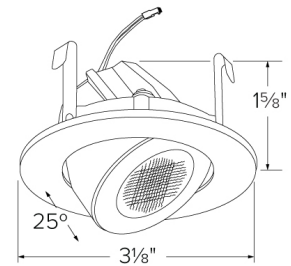

2" Round LED High-Lumen Adjustable Light Engine

Features

- Suitable for use in fixtures installed in insulated ceilings.
- Suitable for new construction and remodel housings.
- Suitable for installation into ELCO 2" recessed fixtures with 2-wire connector.
- Diecast construction provides lasting durability.
- Energy Star Certified
- Title 24 JA8-2019 Compliant

Specifications

Wattage	11W
Lumens	1100 lm
Color Temp.	3000K
Lamp Type	LED
Beam Angle	36°
CRI	93+
Damp Location	Listed

Dimensions

Technical Details

Optics: PC Lens for even lumen distribution.

Construction: Diecast construction for lasting quality and greater heat dissipation. High quality powder coat finish preventing rust and paint cracking.