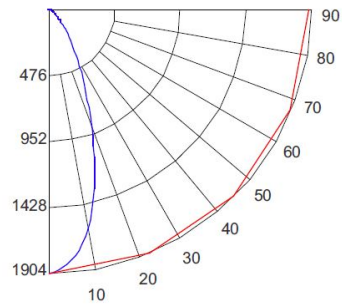

Product #: E218C1830
 Wattage/Lumens: 10.6W/ 1125 lm
 Luminaire LPW: 106 Lm/W

CANDLE POWER SUMMARY

Degrees Vertical	0°
0	1900
5	1818
15	1271
25	608
35	240
45	92
55	36
65	16
75	6
85	1
90	0

ILLUMINANCE AT A DISTANCE