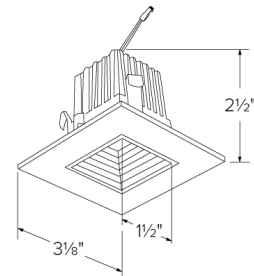

2" Square LED High-Lumen Baffle Light Engine

Features

- Suitable for use in fixtures installed in insulated ceilings.
- Suitable for new construction and remodel housings.
- Suitable for installation into ELCO 2" recessed fixtures with 2-wire connector.
- Diecast construction provides lasting durability.
- Energy Star Certified.
- Title 24 JA8-2019 Compliant.

Specifications

Wattage	11W
Lumens	1100 lm
Color Temp.	3500K
Lamp Type	LED
Beam Angle	36°
CRI	93+
Wet Location	Listed

Dimensions

Technical Details

Optics: PC Lens for even lumen distribution.

Construction: Diecast construction for lasting quality and greater heat dissipation. High quality powder coat finish preventing rust and paint cracking.