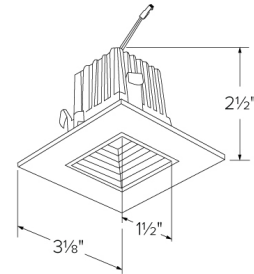

2" Square LED High-Lumen Baffle Light Engine

Features

- Suitable for use in fixtures installed in insulated ceilings.
- Suitable for new construction and remodel housings.
- Suitable for installation into ELCO 2" recessed fixtures with 2-wire connector.
- Diecast construction provides lasting durability.
- Energy Star Certified.
- Title 24 JA8-2019 Compliant.

Specifications

Wattage	11W
Lumens	1040 lm
Color Temp.	3000K
Lamp Type	LED
Beam Angle	36°
CRI	93+
Wet Location	Listed

Dimensions

Technical Details

Optics: PC Lens for even lumen distribution.

Construction: Diecast construction for lasting quality and greater heat dissipation. High quality powder coat finish preventing rust and paint cracking.