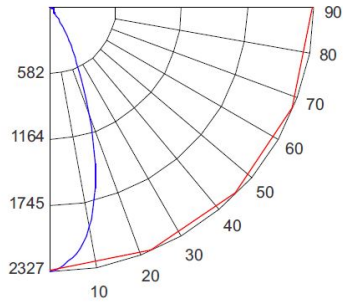

CAT NO.	SPECIFICATIONS
FIRETAPE	3/4" W x 16' L

*Driver included for all housings

2" Square LED High Lumen Baffle Light Engine

Multiplier: 2700K (x 0.96), 3500K (x 1.04), 4000K (x 1.08)

PHOTOMETRIC REPORT

Product #: E215C1830
 Wattage/Lumens: 10.4W/ 1056 lm
 Luminaire LPW: 102 Lm/W

CANDLE POWER SUMMARY

Degrees Vertical	0°
0	2326
5	2206
15	1483
25	490
35	71
45	37
55	29
65	20
75	11
85	2
90	0

ILLUMINANCE AT A DISTANCE

Distance to Target Plane	Footcandles Beam Center	Beam Diameter
4'	145	2.6'
6'	64.6	4.0'
8'	36.3	5.3'
10'	23.3	6.6'