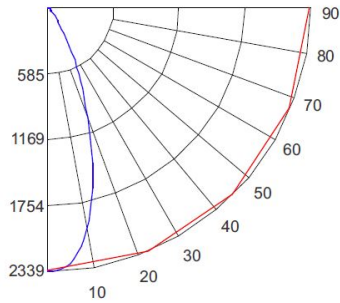

CAT NO.	SPECIFICATIONS
FIRETAPE	3/4" W x 16' L

*Driver included for all housings

2" Round LED High Lumen Baffle Light Engine

Multiplier: 2700K (x 0.96), 3500K (x 1.04), 4000K (x 1.08)

PHOTOMETRIC REPORT

Product #: E214C1830
 Wattage/Lumens: 10.4W/ 1063 lm
 Luminaire LPW: 102 Lm/W

CANDLE POWER SUMMARY

Degrees Vertical	0°
0	2338
5	2268
15	1564
25	658
35	165
45	29
55	20
65	13
75	7
85	2
90	0

ILLUMINANCE AT A DISTANCE

Distance to Target Plane	Footcandles Beam Center	Beam Diameter
4'	146	2.6'
6'	64.9	3.9'
8'	36.5	5.2'
10'	23.4	6.6'