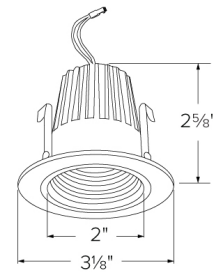

2" Round LED High-Lumen Baffle Light Engine

Features

- Suitable for use in fixtures installed in insulated ceilings.
- Suitable for new construction and remodel housings.
- Suitable for installation into ELCO 2" recessed fixtures with 2-wire connector.
- Diecast construction provides lasting durability.
- Energy Star Certified.
- Title 24 JA8-2019 Compliant.

Specifications

Wattage	11W
Lumens	1135 lm
Color Temp.	4000K
Lamp Type	LED
Beam Angle	36°
CRI	93+
Damp Location	Listed

Dimensions

Technical Details

Optics: PC Lens for even lumen distribution.

Construction: Diecast construction for lasting quality and greater heat dissipation. High quality powder coat finish preventing rust and paint cracking.