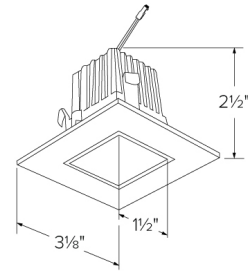

2" Square LED High-Lumen Reflector Light Engine

Features

- Suitable for use in fixtures installed in insulated ceilings.
- Suitable for new construction and remodel housings.
- Suitable for installation into ELCO 2" recessed fixtures with 2-wire connector.
- Diecast construction provides lasting durability.
- Energy Star Certified.
- Title 24 JA8-2019 Compliant.

Specifications

Wattage	11W
Lumens	800 lm
Color Temp.	SunsetK
Lamp Type	LED
Beam Angle	36°
CRI	93+
Wet Location	Listed

Dimensions

Technical Details

Optics: PC Lens for even lumen distribution.

Construction: Diecast construction for lasting quality and greater heat dissipation. High quality powder coat finish preventing rust and paint cracking.