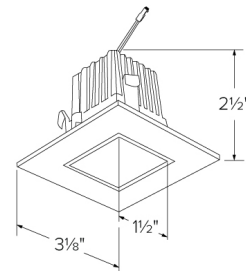

2" Square LED High-Lumen Reflector Light Engine

Features

- Suitable for use in fixtures installed in insulated ceilings.
- Suitable for new construction and remodel housings.
- Suitable for installation into ELCO 2" recessed fixtures with 2-wire connector.
- Diecast construction provides lasting durability.
- Energy Star Certified.
- Title 24 JA8-2019 Compliant.

Specifications

Wattage	11W
Lumens	1125 lm
Color Temp.	4000K
Lamp Type	LED
Beam Angle	36°
CRI	93+
Wet Location	Listed

Dimensions

Technical Details

Optics: PC Lens for even lumen distribution.

Construction: Diecast construction for lasting quality and greater heat dissipation. High quality powder coat finish preventing rust and paint cracking.