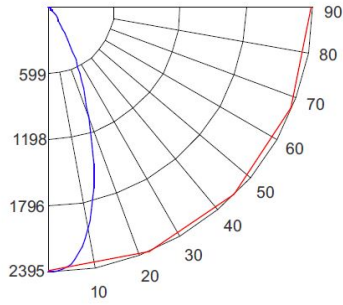

CAT NO.	SPECIFICATIONS
FIRETAPE	3/4" W x 16' L

*Driver included for all housings

2" Round LED Reflector Light Engine

Multiplier: 2700K (x 0.96), 3500K (x 1.04), 4000K (x 1.08)

PHOTOMETRIC REPORT

Product #: E210C1830
 Wattage/Lumens: 10.4W/ 1089 lm
 Luminaire LPW: 105 Lm/W

CANDLE POWER SUMMARY

Degrees Vertical	0°
0	2394
5	2323
15	1602
25	673
35	169
45	29
55	21
65	13
75	7
85	2
90	0

ILLUMINANCE AT A DISTANCE

Distance to Target Plane	Footcandles Beam Center	Beam Diameter
4'	150	2.6'
6'	66.5	3.9'
8'	37.4	5.2'
10'	23.9	6.6'