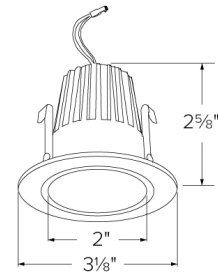

2" Round LED High-Lumen Reflector Light Engines

Features

- Suitable for use in fixtures installed in insulated ceilings.
- Suitable for new construction and remodel housings.
- Suitable for installation into ELCO 2" recessed fixtures with 2-wire connector.
- Diecast construction provides lasting durability.
- Energy Star Certified.
- Title 24 JA8-2019 Compliant.

Specifications

Wattage	11W
Lumens	1135 lm
Color Temp.	4000K
Lamp Type	LED
Beam Angle	36°
CRI	93+
Damp Location	Listed

Dimensions

Technical Details

Optics: PC Lens for even lumen distribution.

Construction: Diecast construction for lasting quality and greater heat dissipation. High quality powder coat finish preventing rust and paint cracking.