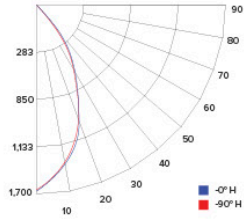

Photometric Report

Koto™ LED Module

PHOTOMETRIC REPORT

Product #: ELK1130
Wattage / Lumens: 10W / 971.7 lm
Luminaire LPW: 97 lm/W