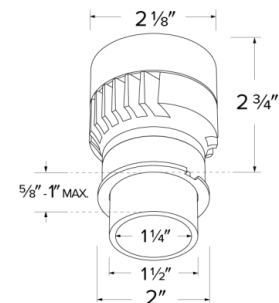

Dimensions

Product Number

Item	Description	Lamp type	Lumens	CCT	Watts	Voltage	Dimming	Beam Angle
ELK075D-FC	Koto Focus™ LED Module	LED	720 lm	SunsetK	10W	120V	Triac/ELV	Adjustable Beam 18° - 50°