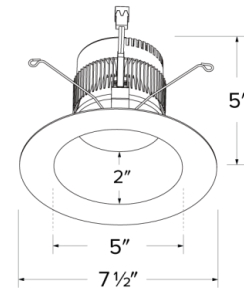

Dimensions

Product Number

Item	Lamp type	Lumens	CCT	Watts	Voltage	Dimming	Finish	
EL637CT5BB	LED	1000	2700K,	14W,	120V	Triac/ELV	All Black	
		1500	3000K,					
		2000 lm	3500K,					18W,
			4000K,					24W
			5000K					

Product Number Builder Example: EL637CT5W

ELCO 6" LED Inserts	Color Temp.	Finish
EL637		
CT5 2700K-5000K		W All White BB All Black