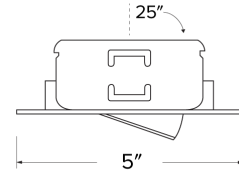

Dimensions

Product Number

Item	Finish
ELK4188B	All Black

Product Number Builder Example: ELK4188W

Pex™ 4" Round Adjustable Spot Trim for Koto Module

Finish

ELK4188

- **W** All White
- **B** All Black
- **BZ** All Bronze