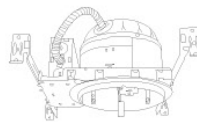

6" Shallow ICA Housing
New Construction

CAT NO.	SPECIFICATIONS
EL760ICA	5 1/2" Height