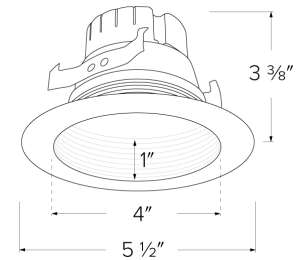

Dimensions

Product Number

Item	Lamp type	Lumens	CCT	Watts	Voltage	Dimming	Finish
EL410CT5BB	LED	840 lm	2700K,	12W	120V	Triac/ELV	Black
			3000K,				
			3500K,				
			4000K,				
			5000K				

Product Custom Image