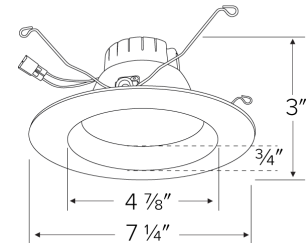

Dimensions

Product Number

Item	Lamp type	Lumens	CCT	Watts	Voltage	Dimming	Finish
EL617CT5W	LED	1100 lm	2700K, 3000K, 3500K, 4000K, 5000K	17W	120V	Triac/ELV	White

Product Number Builder Example: EL615CT5W

5"/6" 5-CCT Switch LED Reflector Insert	Lumens	Color Temp.	Finish
EL6	15 850 lm	CT5 2700K - 5000K	W White