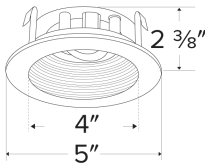

Technical Details

Construction: Diecast aluminum with a powder coated finish.

Installation: Twist-lock design allows for easy mounting onto the Koto™ LED Module.

Lamp: Koto™ LED Module.

Dimensions:

Options