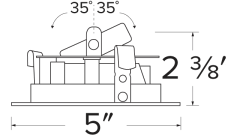

Technical Details

Construction: Diecast aluminum with a powder coated finish.

Installation: Twist-lock design allows for easy mounting onto the Koto™ LED Module.

Lamp: Koto™ LED Module.