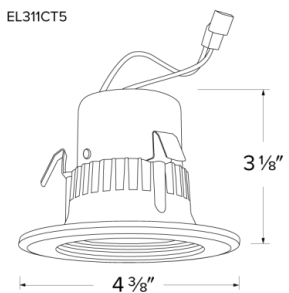

EL311CT5

EL311CT5