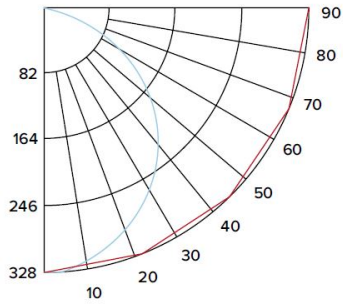

LED Baffle Insert

Multiplier: 3000K (x 1.04)

PHOTOMETRIC REPORT

Product #: EL31127
Wattage/Lumens: 8.1W/ 683 Lm
Luminaire LPW: 84 Lm/W

CANDLE POWER SUMMARY

Degrees Vertical	0°
0	328
5	325
15	309
25	277
35	228
45	166
55	104
65	51
75	15
85	3.99
90	0.09

ILLUMINANCE AT A DISTANCE

Distance to Target Plane	Footcandles Beam Center	Beam Diameter
4'	20.5	8.1'
6'	9.10	12.2'
8'	5.12	16.3'
10'	3.28	20.3'

ZONAL LUMEN SUMMARY

Zone	Lumens	% Luminaire
0-30°	245.48	35.90
0-40°	387.91	56.80
0-60°	609.91	89.20
0-90°	683.40	100.00