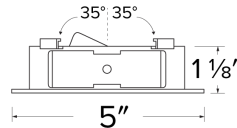

Options

Product Number

Item	Finish
ELK4721BB	All Black

Product Number Builder Example: ELK4721WW

4" Koto™ Flexa™ Trim	Style	Style Finish	Ring Finish
ELK472	1 Reflector	W White B Black BZ Bronze C Chrome (Reflector only) H Haze (Reflector only) CP Copper	W White B Black BZ Bronze C Chrome N Nickel CP Copper