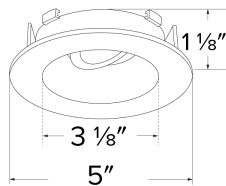

Technical Details

Construction: Diecast aluminum with a powder coated finish.

Installation: Twist-lock design allows for easy mounting onto the Koto™ LED Module. Clips securely mount trim into the housing and keeps ring flush with ceiling.

Lamp: Koto™ LED Module.

Dimensions: