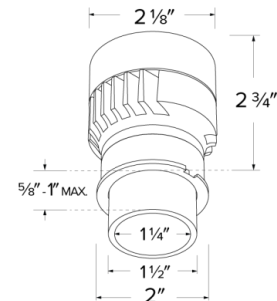

Dimensions

Product Number

Item	Description	Lamp type	Lumens	CCT	Watts	Voltage	Dimming	Beam Angle
ELK0730-FC	Koto Focus™ LED Module	LED	800 lm	3000K	10W	120V	Triac/ELV	Adjustable Beam 18° - 50°