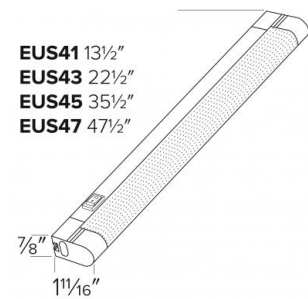

## Features

- Slim Line LED Undercabinet Light, white polycarbonate body, ribbed clear acrylic diffuser creates smooth lumen output.
- Linkable up to 24 ft per circuit.
- On/Off switch.
- 5' power cord and plug included
- Mini-connectors for flush unit-to-unit connection included, flush mounting clips.
- 120V AC non-dimmable LED driver.
- ETL listed for dry location.

## Dimensions

### Linking Cable

CAT NO.	SPECIFICATIONS
EUSC6	6" Length
EUSC12	12" Length
EUSC24	24" Length
EUSC36	36" Length

### 5' Power Cord

CAT NO.	SPECIFICATIONS
EUSPC	5' Length