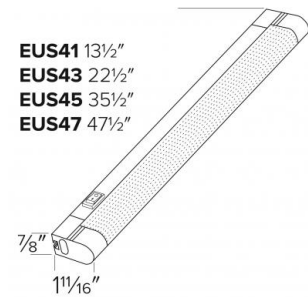

## Features

- Slim Line LED Undercabinet Light, white polycarbonate body, ribbed clear acrylic diffuser creates smooth lumen output.
- Linkable up to 24 ft per circuit.
- On/Off switch.
- 5' power cord and plug included
- Mini-connectors for flush unit-to-unit connection included, flush mounting clips.
- 120V AC non-dimmable LED driver.
- ETL listed for dry location.

## Dimensions

### Linking Cable

CAT NO.	SPECIFICATIONS
EUSC6	6" Length
EUSC12	12" Length
EUSC24	24" Length
EUSC36	36" Length

### 5' Power Cord

CAT NO.	SPECIFICATIONS
EUSPC	5' Length