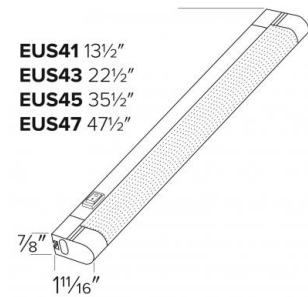

## Features

- Slim Line LED Undercabinet Light, white polycarbonate body, ribbed clear acrylic diffuser creates smooth lumen output.
- Linkable up to 24 ft per circuit.
- On/Off switch.
- 5' power cord and plug included
- Mini-connectors for flush unit-to-unit connection included, flush mounting clips.
- 120V AC non-dimmable LED driver.
- ETL listed for dry location.

## Dimensions

### Linking Cable

CAT NO.	SPECIFICATIONS
EUSC6	6" Length
EUSC12	12" Length
EUSC24	24" Length
EUSC36	36" Length

### 5' Power Cord

CAT NO.	SPECIFICATIONS
EUSPC	5" Length