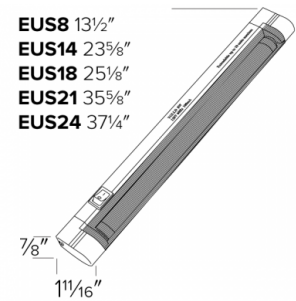

Slim Line T5 Fluorescent Undercabinet and Cove Light

Features

- White polycarbonate body, ribbed clear acrylic lens.
- Each has ON/OFF switch.
- Up to 10 units in a continuous row.
- Each unit can be individually switched in a circuit.
- 5ft power cord and plug included.
- Mini-connectors for flush unit-to-unit connection included.
- Flush mounting clips included.
- Lamp: One T5 lamp included.
- Ballast: 120V Electronic AC, non-dimmable.

Specifications

Wattage	24W
Lamp Type	Fluorescent
Damp Location	Listed

Dimensions

- EUS8** 13½"
- EUS14** 23⅝"
- EUS18** 25⅛"
- EUS21** 35⅝"
- EUS24** 37¼"

Product Number

Item	Description	Lamp type	Watts	Finish
EUS24W	37 1/4"	Fluorescent	24W	White