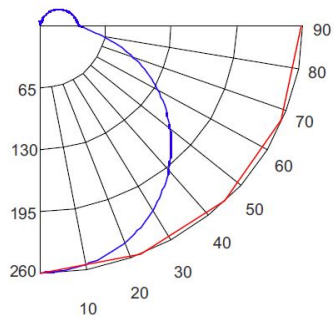

LED Undercabinet Light

PHOTOMETRIC REPORT

Product #: EUM34
Wattage/Lumens: 14.4W/ 913 lm
Luminaire LPW: 63 Lm/W

CANDLE POWER SUMMARY

Degrees Vertical	0°
0	259
5	257
15	246
25	226
35	198
45	165
55	127
65	86
75	44
85	8
90	1

ILLUMINANCE AT A DISTANCE

Distance to Target Plane	Footcandles Beam Center	Beam Diameter
4'	16.2	11.5'
6'	7.19	17.2'
8'	4.05	22.9'
10'	2.59	28.7'

ZONAL LUMEN SUMMARY

Zone	Lumens	% Luminaire
0-30°	202.13	22.20
0-40°	332.31	36.40
0-60°	597.58	65.50
0-90°	808.63	88.60