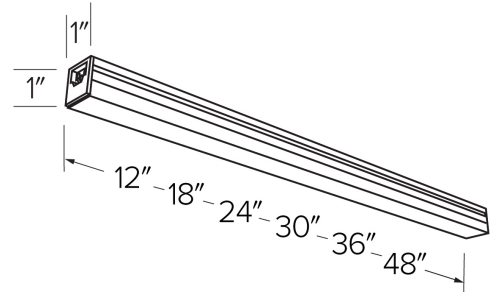

SAGE LED Undercabinet Lightbar

Features

- 1"H x 1"W
- Power cord, end to end connector and mounting brackets included
- Linkable up to 40ft.
- Polycarbonate lens
- 120V Dimmable
- ETL Listed
- ENERGY STAR qualified
- Mounting Brackets Included

Specifications

Wattage	20W
Lumens	1200 lm
Voltage	120V
Color Temp.	3000K
CRI	90+

Product Number

Item	Description	Lumens	CCT	Watts	Voltage	Finish
EUD3730W	48"	1200 lm	3000K	20W	120V	White

Compatible Products

Sage® LED Undercabinet Light

Accessories

6' Power Cord

CAT NO.	SPECIFICATIONS
EUDCRD	6' Length

End-to-End Connector

CAT NO.	SPECIFICATIONS
EUDCS31	

6" Linking Cable

CAT NO.	SPECIFICATIONS
EUDC31	