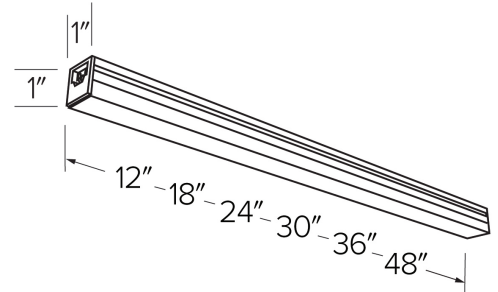

SAGE LED Undercabinet Lightbar

Features

- 1"H x 1"W
- Power cord, end to end connector and mounting brackets included
- Linkable up to 40ft.
- Polycarbonate lens
- 120V Dimmable
- ETL Listed
- ENERGY STAR qualified
- Mounting Brackets Included

Specifications

Wattage	12W
Lumens	720 lm
Voltage	120V
Color Temp.	3000K
CRI	90+

Product Number

Item	Description	Lumens	CCT	Watts	Voltage	Finish
EUD3530W	30"	720 lm	3000K	12W	120V	White

Compatible Products

Sage® LED Undercabinet Light

Accessories

6' Power Cord

CAT NO.	SPECIFICATIONS
EUDCRD	6' Length

End-to-End Connector

CAT NO.	SPECIFICATIONS
EUDCS31	

6" Linking Cable

CAT NO.	SPECIFICATIONS
EUDC31	