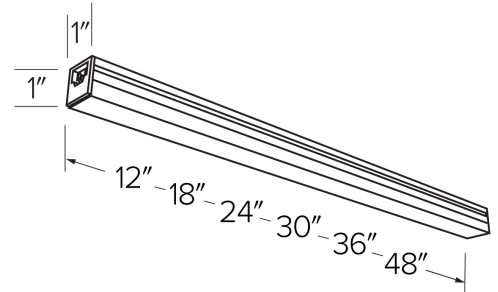

Specifications

Wattage	8W
Lumens	500 lm
Voltage	120V
Color Temp.	3000K
CRI	90+

Product Number

Item	Description	Lumens	CCT	Watts	Voltage	Finish
EUD3330W	18"	500 lm	3000K	8W	120V	White