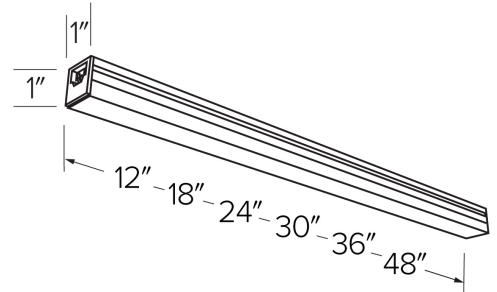

Specifications

Wattage	5W
Lumens	300 lm
Voltage	120V
Color Temp.	3000K
CRI	90+

Product Number

Item	Description	Lumens	CCT	Watts	Voltage	Finish
EUD3230W	12"	300 lm	3000K	5W	120V	White