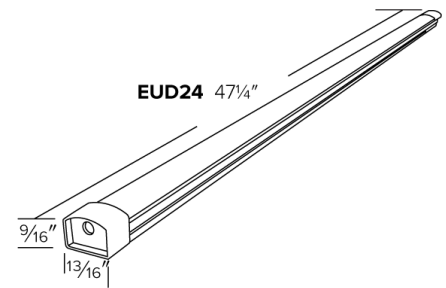

LED Undercabinet Lightbars

Features

- Low profile, high brightness.
- Idea for undercabinet showcase and cove lighting applications.
- Mounting bracket included.
- Linkable up to 10ft with easy installation.
- Touch switch (included).
- Aluminum finish, white polycarbonate lens.

Specifications

Wattage	18W
Voltage	12V
Color Temp.	4000K
Lamp Type	LED
Damp Location	Listed

Dimensions

Product Number

Item	Description	Lamp type	CCT	Watts	Voltage	Finish
EUD24CW	47 1/4"	LED	4000K	18W	12V	Aluminum

Product Number Builder Example: EUD24WW

ELCO LED Lightbar	Length	Color Temp.
EUD	<input type="text" value="24 47 1/4"/>	<input type="text" value="WW 3000K"/> CW 4000K