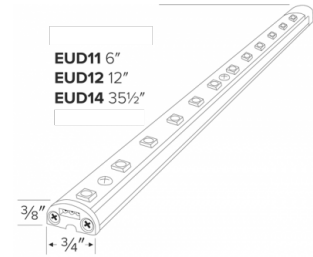

LED Undercabinet Lightbars

Features

- Very low profile, high brightness.
- Ideal for undercabinet showcase and cove lighting applications.
- Aluminum finish, clear polycarbonate lens.
- Mounting bracket included (EDUCL1).
- Linkable up to 12ft with easy installation.
- Requires power connector and driver to complete the circuit.
- Lamp: LED array chip.

Specifications

Wattage	3.3W
Voltage	24V
Color Temp.	3000K
Lamp Type	LED
Damp Location	Listed

Dimensions

Product Number

Item	Description	Lamp type	CCT	Watts	Voltage	Finish
EUD12WW	12"	LED	3000K	3.3W	24V	Aluminum

Product Number Builder Example: EUD11CW

ELCO Undercabinet LED Lightbars	Length	Color Temp.
EUD	<input type="text"/>	<input type="text"/>
	11 6" 12 12" 14 35 1/2"	WW 3000K CW 4000K