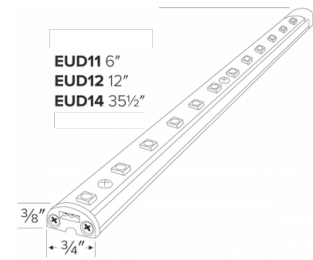

## Features

- Very low profile, high brightness.
- Ideal for undercabinet showcase and cove lighting applications.
- Aluminum finish, clear polycarbonate lens.
- Mounting bracket included (EDUCL1).
- Linkable up to 12ft with easy installation.
- Requires power connector and driver to complete the circuit.
- Lamp: LED array chip.

## Specifications

<b>Wattage</b>	1.6W
<b>Voltage</b>	24V
<b>Color Temp.</b>	4000K
<b>Lamp Type</b>	LED
<b>Damp Location</b>	Listed

## Dimensions

## Product Number

Item	Description	Lamp type	CCT	Watts	Voltage	Finish
EUD11CW	6"	LED	4000K	1.6W	24V	Aluminum