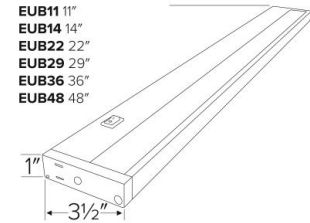

Lotus™ LED Undercabinet Light

Features

- Slim LED Undercabinet Light with mini linking connector included for row mounting, linkable end-to-end.
- Solid aluminum construction with white polycarbonate lens.
- Knockout on back and bottom for easy access to wiring compartment, hardwire installation or plug and play.
- ON/OFF switch, individually switched with pass-through power.
- Captive screws for easy mounting.
- Lamp: LED CREE array chip.
- LED Driver: 120V AC, dimmable (included).
- CA Title 24 compliant (JA8-2016).
- UL Listed.

Specifications

Wattage	5.3W
Lumens	400 lm
Voltage	120V
Color Temp.	2700, 3000, 4000K
Dimmable	Triac/ELV
Lamp Type	LED

Options

Bronze

White

Dimension

Product Number

Item	Description	Lamp type	Lumens	CCT	Watts	Voltage	Dimming	Finish
EUB12L30BZ	12" Length	LED	400 lm	2700, 3000, 4000K	5.3W	120V	Triac/ELV	Bronze

Compatible Products

Lotus™ LED Undercabinet Light

Accessories

Linking Connectors

CAT NO.	SPECIFICATIONS
EUBC03	3" Length
EUBC06	6" Length
EUBC012	12" Length
EUBC024	24" Length

5' Power Cord

CAT NO.	SPECIFICATIONS
EUBCRD	5' Length