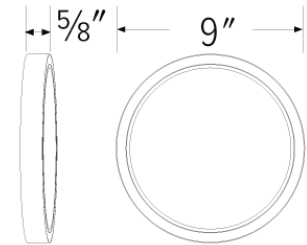

## Features

- Fits 3 1/2" and 4" Octagon and Round junction boxes
- Fits 4" and 6" housings and optional mounting accessories
- Dimmable to 10% with select dimmers
- Edge-lit LED technology
- IC Rated and Wet Location Rated
- ETL Listed
- JA8 2016 E-Compliant
- 9" O.D. x 5/8" H

## Specifications

<b>Wattage</b>	18W
<b>Lumens</b>	1300 lm
<b>Voltage</b>	120V
<b>Color Temp.</b>	4000K
<b>Dimmable</b>	Triac/ELV
<b>Lamp Type</b>	LED
<b>CRI</b>	90+
<b>Wet Location</b>	listed

## Dimensions