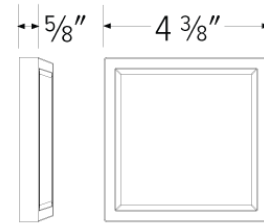

4" Square Sky Panel™

Edge-Lit LED Technology with glare control lens for even glow

Features

- Fits 3" and 3 1/2" Octagon and Round junction boxes
- Fits 4" housings with optional mounting accessories
- Dimmable to 10% with select dimmers
- Edge-lit LED technology
- IC Rated and Wet Location Rated
- ETL Listed
- JA8 2016 E-Compliant
- 4 3/8" Sq. x 5/8" H

Specifications

Wattage	10W
Lumens	650 lm
Voltage	120V
Color Temp.	4000K
Dimmable	Triac/ELV
Lamp Type	LED
CRI	90+
Wet Location	Listed

Options

White

Black

Dimensions

Product Number

Item	Lamp type	Lumens	CCT	Watts	Voltage	Dimming	Finish
ELSP4440B	LED	650 lm	4000K	10W	120V	Triac/ELV	Black