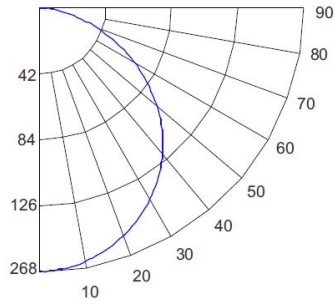

Specifications

Wattage	10W
Lumens	650 lm
Voltage	120V
Color Temp.	4000K
Dimmable	Triac/ELV
Lamp Type	LED
CRI	90+
Wet Location	Listed

Options

White

Black

Dimensions

Product Number

Item	Lamp type	Lumens	CCT	Watts	Voltage	Dimming	Finish
ELSP4440B	LED	650 lm	4000K	10W	120V	Triac/ELV	Black

Product Number Builder Example: ELSP4430W

4" Square Sky Panel™	Color Temp	Finish
ELSP44		
	30 3000K 40 4000K	W White B Black

4" Square Sky Panel

Multiplier: 4000K (x 1.08)

PHOTOMETRIC REPORT

Product #: ELSP4430
 Wattage/Lumens: 9.4W/ 468 lm
 Luminaire LPW: 50 Lm/W

CANDLE POWER SUMMARY

Degrees Vertical	0°
0	168
5	167
15	161
25	151
35	135
45	114
55	89
65	60
75	31
85	5
90	0

ILLUMINANCE AT A DISTANCE

Distance to Target Plane	Footcandles Beam Center	Beam Diameter
4'	10.5	11.6'
6'	4.65	17.4'
8'	2.62	23.1'
10'	1.68	28.9'