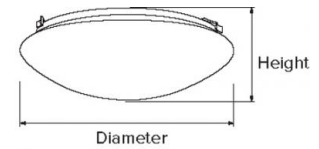

Dustin LED High Lumen Decorative Flush Mount Lights

Features

- LED Decorative Ceiling Mount Lights.
- Energy efficient fixture with white polycarbonate lens.
- Suitable for hard wire installation into a standard 4" Octagon or Round Junction Box.
- Meets ENERGY STAR requirements.

Specifications

Wattage	30W
Lumens	2100 lm
Voltage	120V
Color Temp.	4000K
Dimmable	Triac/ELV
Lamp Type	LED
CRI	90+
Damp Location	Listed

Size Chart

Size	Diameter	Height
12"	12 1/8"	3 3/8"
14"	14 1/8"	3 3/4"
16"	16 1/8"	4 3/8"